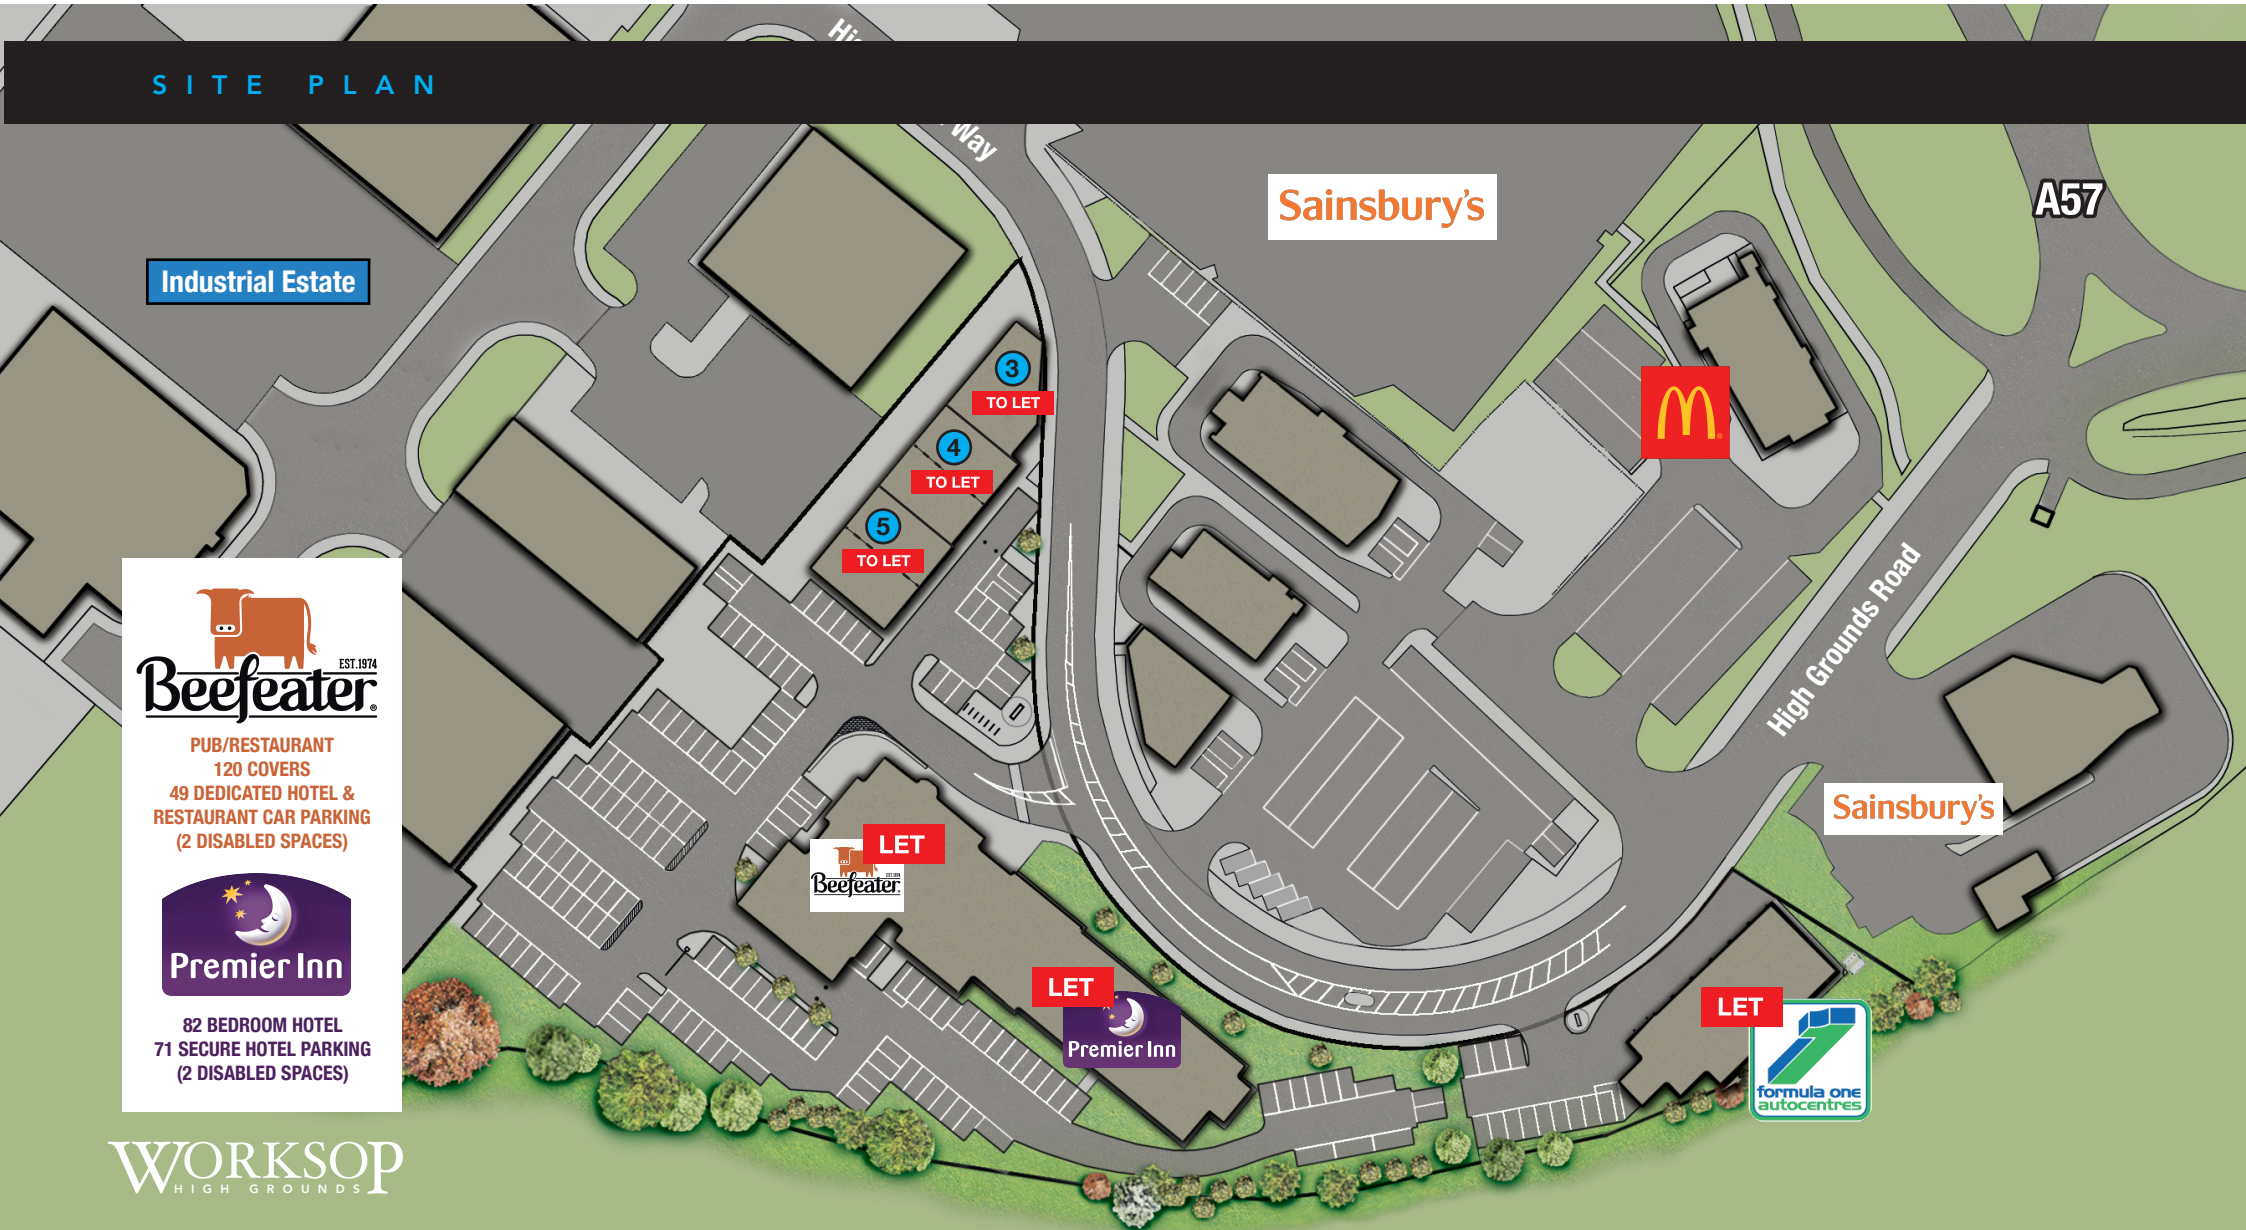

SITE PLAN

EST. 1974
Beefeater

PUB/RESTAURANT
120 COVERS
49 DEDICATED HOTEL &
RESTAURANT CAR PARKING
(2 DISABLED SPACES)

Premier Inn

82 BEDROOM HOTEL
71 SECURE HOTEL PARKING
(2 DISABLED SPACES)