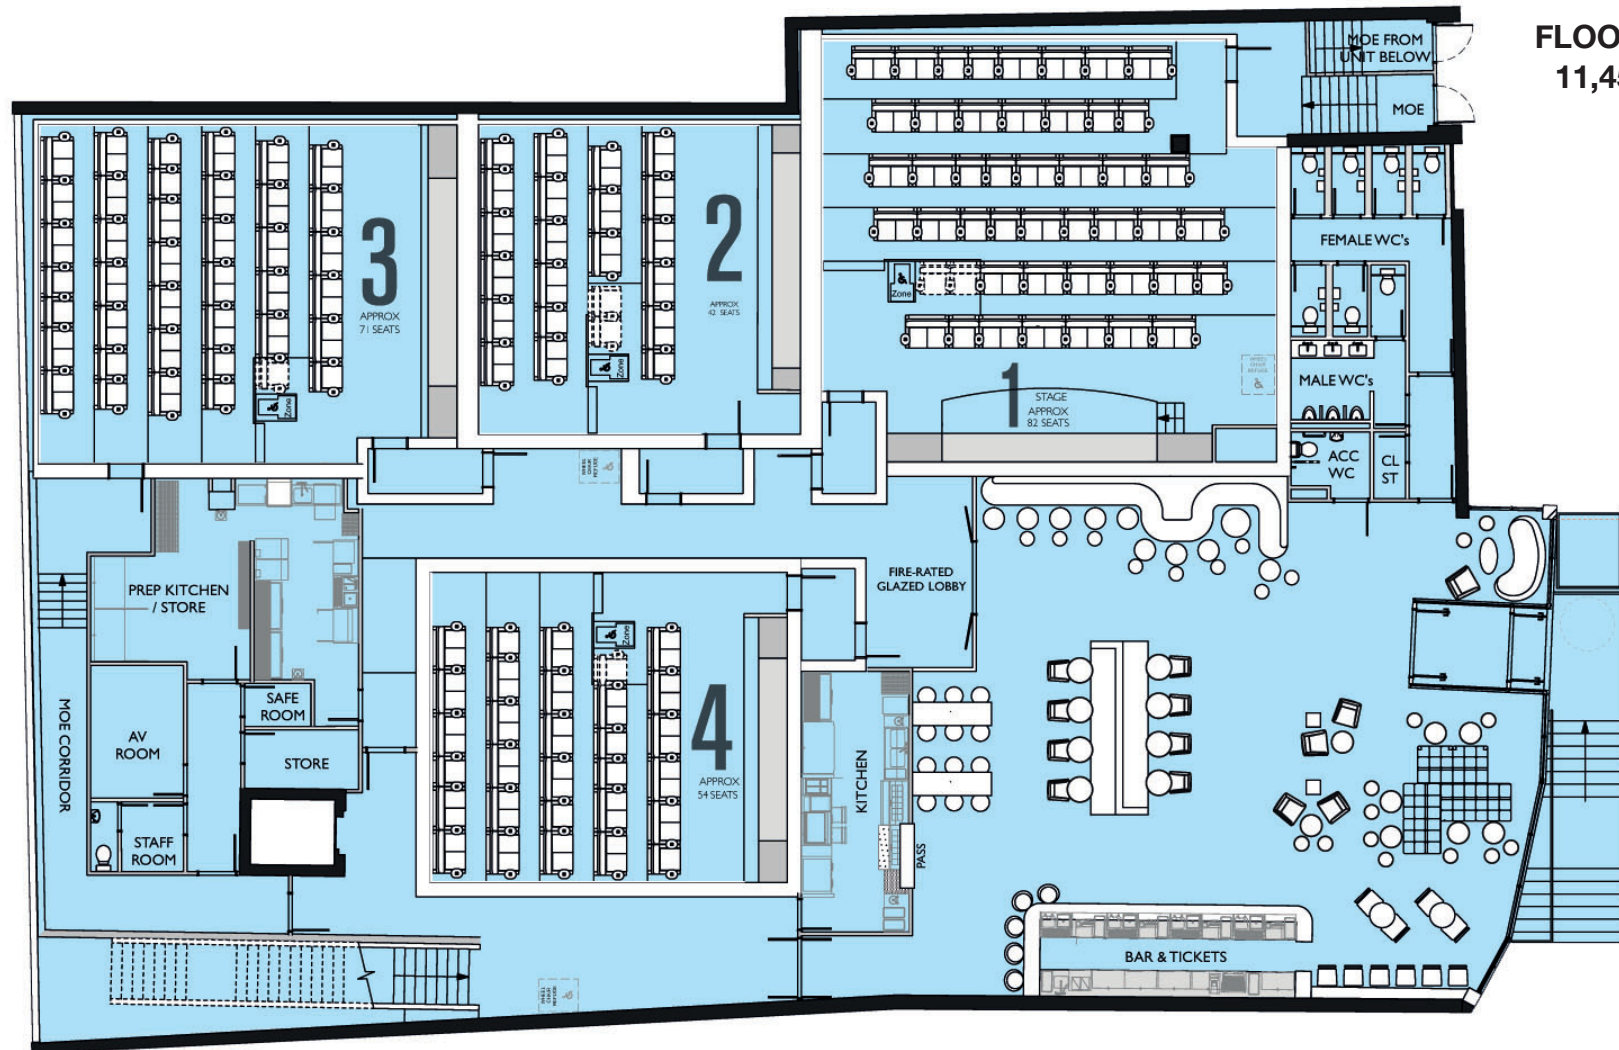

# 74-84 George Street

# EVERYMAN

FLOOR PLAN  
11,450sq.ft